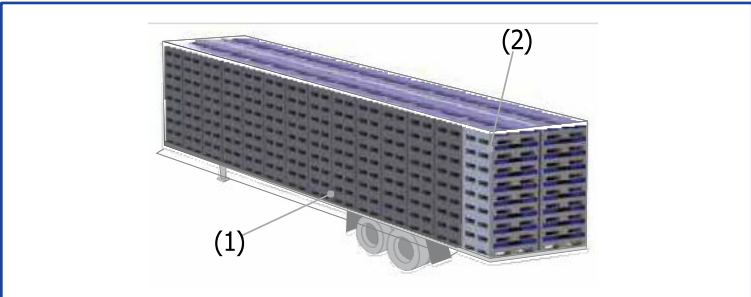

## 48x45x34 Collapsible Bin

SPECIFICATIONS	
Item #	306001
Exterior Dimensions	48.8" x 44.5" x 33.8"
Interior Dimensions	44.5" x 41.5" x 27.9"
Load Capacity (ft3)	28.9 ft3
Load Capacity (lbs)	1,500 lbs
Truckload Quantity (collapsed)	252
Truckload Quantity (assembled)	84
Weight (lbs)	118 lbs

Contact your TranPak sales representative to discuss your application and maximum load capacities for the Velocity Bin V2.

12.5" height when collapsed to maximize storage when empty.

- (1) Previous 4845 footprint allowed for only 234 folded bulk containers per truck
- (2) Two additional rows of folded containers per 53' truck can now be shipped

Reinforced ribbing improves both vertical and horizontal deflections

All plastic construction for smooth operation

Drop down doors accessible on 48" side

Smooth, reinforced fork openings for easy access